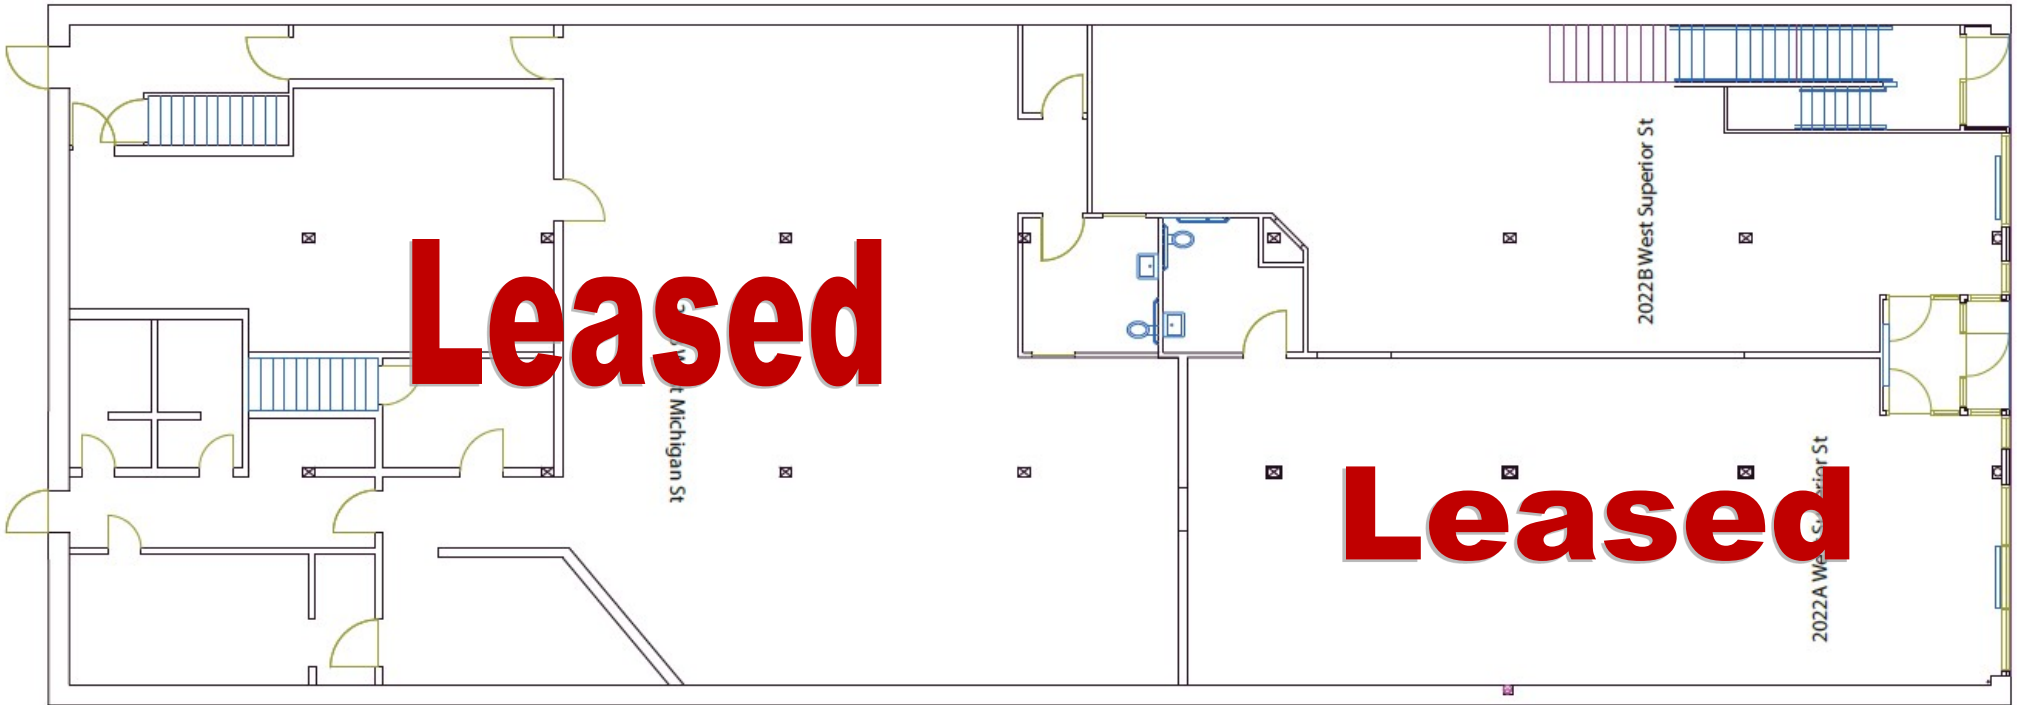

F FOR SALE

Mohaupt Block

For Sale $1,450,000

2022-24 W Superior Street ▪ Duluth, MN

First Floor

Greg Follmer ▪ Broker MN WI ▪ 218.310.0013 ▪ GregFollmer@gmail.com

230 East Superior Street ▪ Duluth, Minnesota 55802 ▪ Licensed in Minnesota and Wisconsin

All Information Herein Deemed Reliable but not Guaranteed