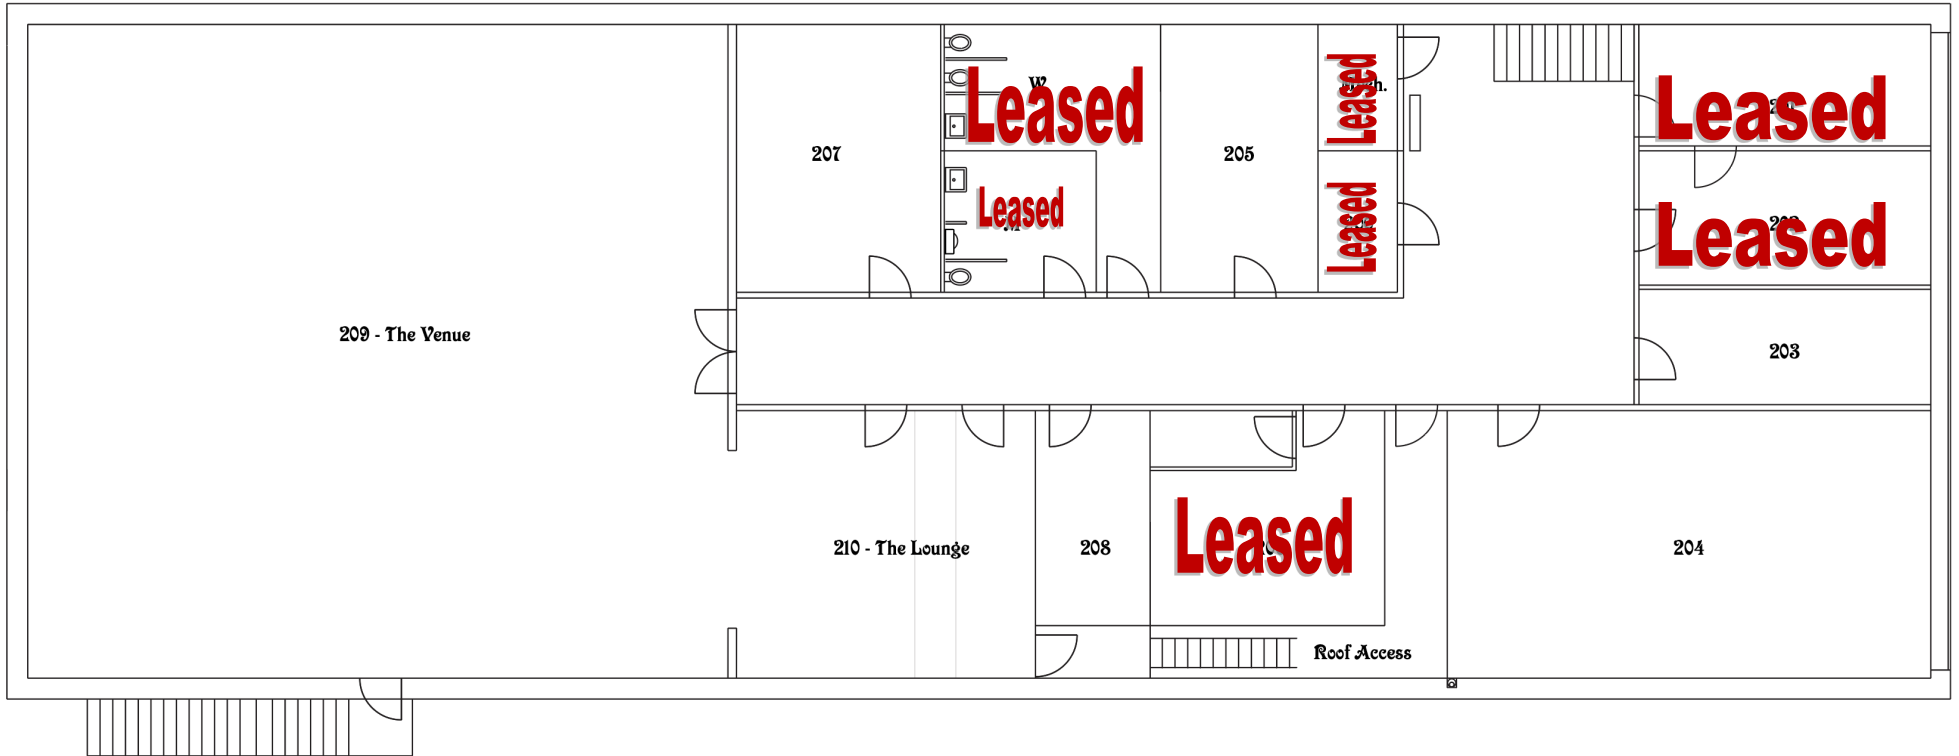

F FOR SALE

Greg Follmer ▪ Broker MN WI ▪ 218.310.0013 ▪ GregFollmer@gmail.com

230 East Superior Street ▪ Duluth, Minnesota 55802 ▪ Licensed in Minnesota and Wisconsin

All Information Herein Deemed Reliable but not Guaranteed